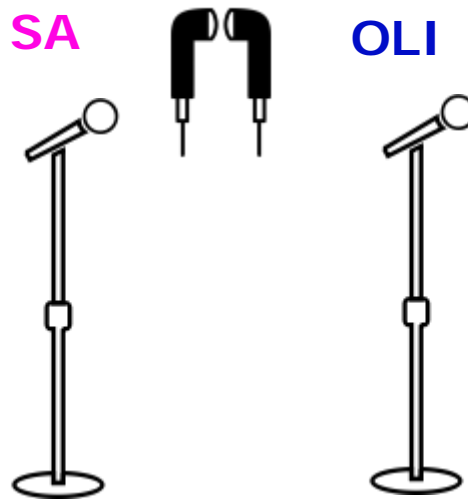

1x XLR FUNKMICRO
1x POWER 230V
1x XLR KEMPER

MIX 4

LISA